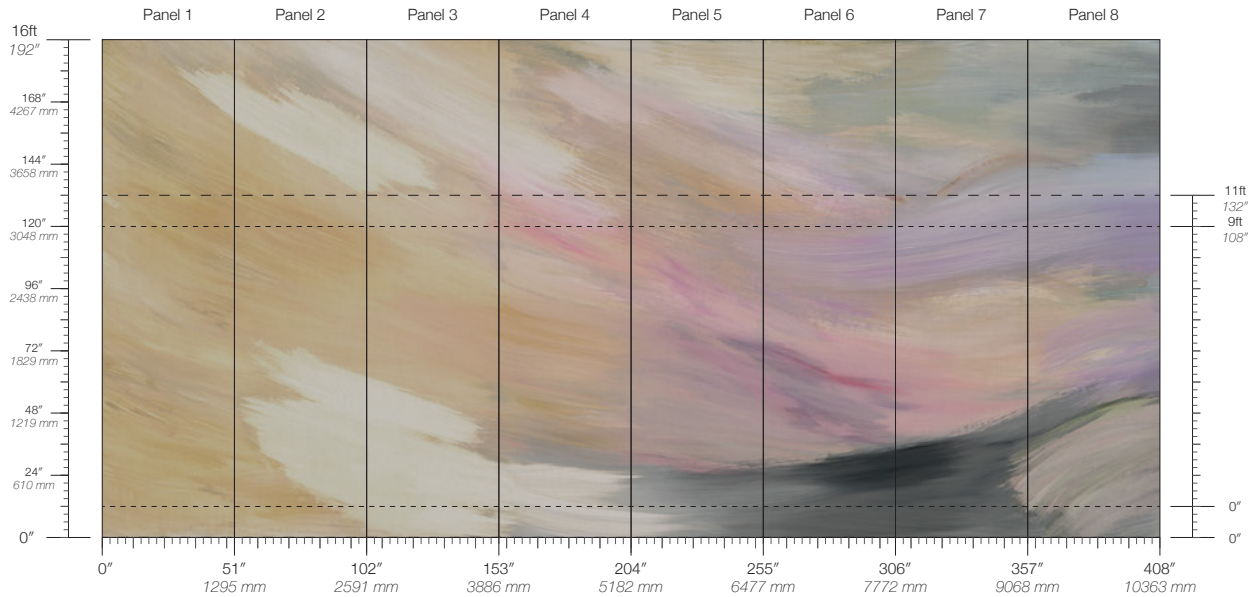

Luminous Flash

Suitable for residential and commercial projects

COLOR

Flash

ITEM

8645

CONTENT

Type II PVC-Free

PANEL WIDTH

51" / 1295 mm trimmed

PANEL HEIGHT

108" / 2743 mm base
132" / 3353 mm standard
192" / 4877 mm extended

REPEAT

Non-repeating

STOCK

Made to order

LEAD TIME

4 weeks to print

MINIMUM

1 panel

PRICE

Available upon request

ORIGIN

USA

DETAILS

Custom options available

MAINTENANCE

Water-based cleanser

ENVIRONMENTAL

HPD Available
Declare Label
Red List Free
Low VOC
Contributes to LEED v4
Post-Consumer Recycled Content

SPECS

Olefin Composite Face
Polyester/Cotton Woven Backing
13.33 oz/yd²
452 g/m²
Stippled Surface Texture

TESTING

ASTM E84 Adhered Class A
CAN/ULC-S102
EN 15102 Class B, s1 d0
CDPH CA Section 01350

DISCLAIMER

Refer to our website to see the full mural artwork. Reference the physical sample for color and texture. Panel maps represent mural artwork only.